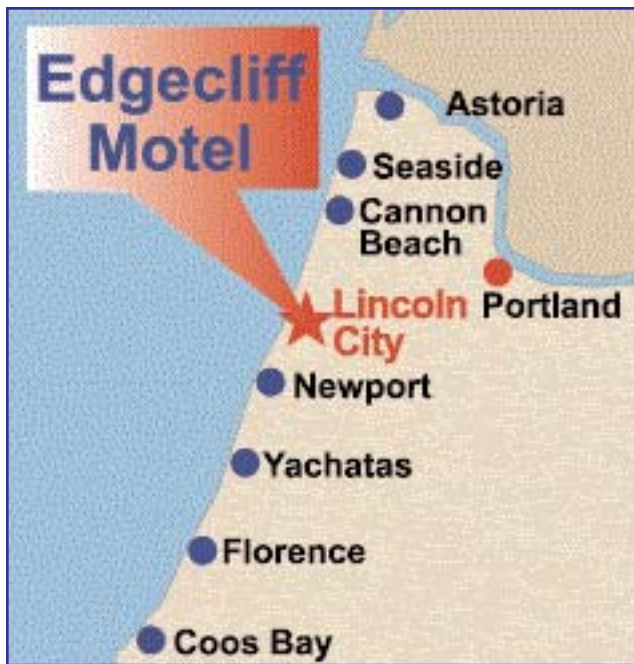

Edgecliff Motel

Traveling North on Hwy 101:

Once you enter Lincoln City, travel about one and one-half miles and you will see the Spanish Head Inn on your left. We are two blocks North of Spanish Head on left hand side.

Traveling South on Hwy 101:

Once you enter Lincoln City, travel about four miles, past the Factory Outlet stores on your left. We are one mile south on the right side which is the oceanside.

3733 SW Hwy 101

Lincoln City, OR 97367

1-888-750-3636

Email us at manager@edgecliffmotel.com